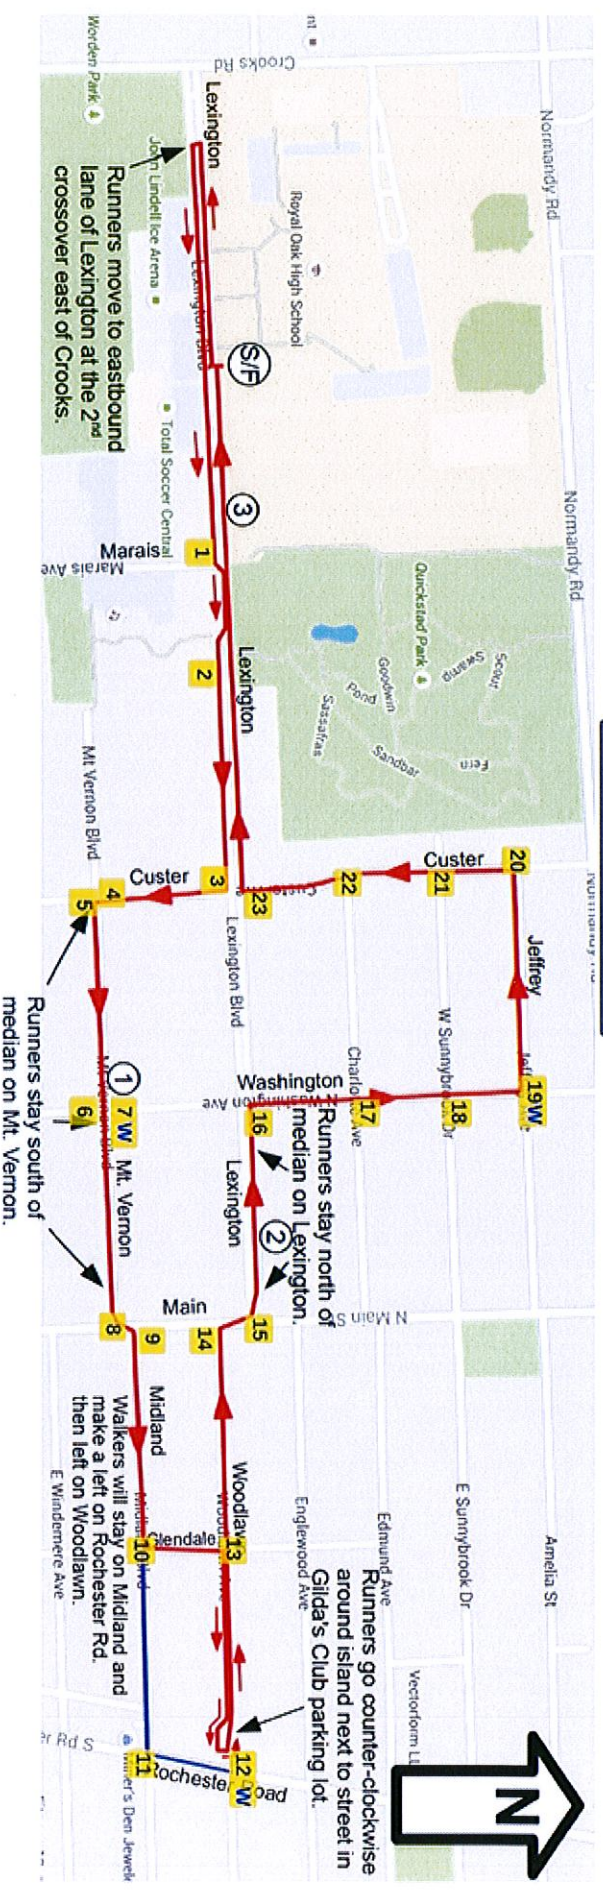

**Certified distance  
5012 meters**

**Route Station Locations**

1. Lexington and Marais
2. South Side of Lexington Median
3. Lexington and Custer South Side
4. North Side of Mount Vernon and Custer
5. South Side Mount Vernon and Custer
6. South Side Mount Vernon and Washington
7. North Side Mount Vernon and Washington (water station)
8. Mount Vernon and East Side of Main Street
9. West Side of Main Street and Midland
10. Midland and Glendale
11. Midland and Rochester
12. Rochester and Woodlawn (Clubhouse water station)
13. Woodlawn and Glendale
14. Woodlawn and East Side of Main St.
15. West Side of Main Street and Lexington
16. Lexington and Washington
17. Washington and Charlotte
18. Washington and Sunnybrook
19. Washington and Jeffrey (water station)
20. Custer and Jeffrey
21. Custer and Sunnybrook
22. Custer and Charlotte
23. Custer and Lexington